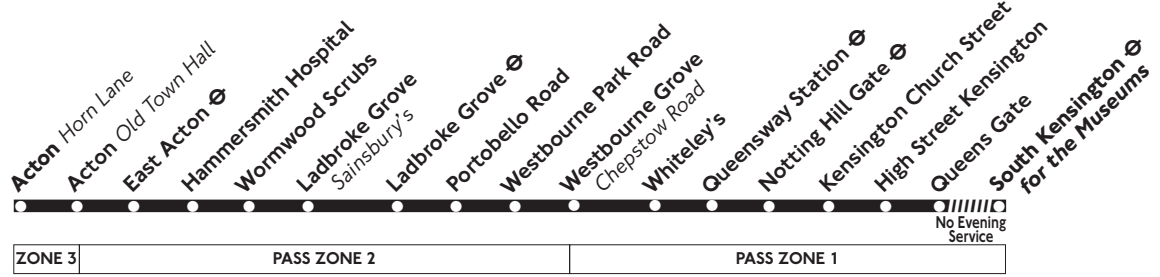

70

Daily

Acton - Bayswater - South Kensington

Mondays to Fridays

Acton Horn Lane	0600	0615	0630	0645	0658	0708	---	0718	0727	---	0740	1828	1843	1859	1915	1930	1945	
East Acton Savoy Circus	0607	0622	0637	0652	0705	0716	---	0727	0737	---	0752	1837	1851	1907	1923	1938	1953	
Wormwood Scrubs Pavilion Hotel	0612	0627	0642	0657	0710	0722	0728	0734	0744	0753	0802	Then	1845	1859	1914	1929	1944	1959
Ladbroke Grove Sainsbury's	0615	0630	0645	0700	0713	0725	0731	0738	0748	0758	0808	about	1849	1903	1918	1933	1948	2003
Ladbroke Grove Station Ⓡ	0619	0634	0649	0704	0717	0729	0736	0743	0753	0803	0813	every	1854	1908	1923	1938	1952	2007
Westbourne Park Great Western Road	0623	0638	0653	0708	0721	0733	0740	0747	0757	0807	0817	10	1858	1912	1927	1942	1956	2011
Queensway Whiteley's	0627	0642	0657	0712	0725	0737	0744	0753	0803	0813	0823	mins	1904	1918	1933	1947	2001	2016
Notting Hill Gate Ⓡ	0630	0645	0700	0715	0729	0741	0748	0758	0808	0818	0828	until	1909	1923	1938	1952	2006	2021
Kensington Church	0632	0649	0702	0717	0732	0744	0752	0803	0813	0823	0833		1915	1929	1942	1956	2010	2025
South Kensington Station Ⓡ	0639	0654	0709	0724	0740	0752	0803	0814	0824	0834	0844		1926	1939	1952	2005	2018	2033

Acton Horn Lane	2000	2015	2030	2045	2100	2115	2130	2145	2200	2215	2231	2248	2305	2323	2343			
East Acton Savoy Circus	2008	2023	2037	2052	2107	2122	2137	2152	2207	2222	2238	2255	2312	2330	2350			
Wormwood Scrubs Pavilion Hotel	2014	2029	2042	2057	2112	2127	2142	2157	2212	2227	2243	2300	2317	2335	2355			
Ladbroke Grove Sainsbury's	2018	2032	2045	2100	2115	2130	2145	2200	2215	2230	2246	2303	2320	2338	2358			
Ladbroke Grove Station Ⓡ	2022	2036	2049	2104	2119	2134	2149	2204	2219	2234	2250	2307	2324	2342	0002			
Westbourne Park Great Western Road	2026	2040	2053	2108	2123	2138	2153	2208	2223	2238	2254	2311	2328	2346	0006			
Queensway Whiteley's	2031	2045	2058	2113	2128	2143	2158	2213	2228	2243	2259	2316	2333	2350	0010			
Notting Hill Gate Ⓡ	2036	2050	2103	2118	2133	2148	2203	2218	2233	2248	2304	2320	2337	2354	0014			
Kensington Church	2040	2054	2107	2122	2137	2152	2207	2222	2237	2252	2308	2324	2340	2357	0017			
South Kensington Station Ⓡ	2048	2102	2115	2130	2145	2200	2215	2230	2245	2300	2316	2332	2348	0005	0025			

Saturdays